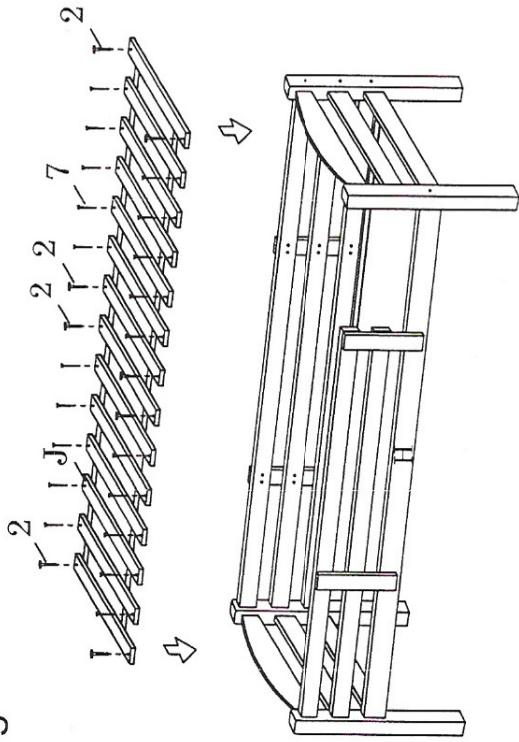

MODEL : COSMOS SINGLE & KING SINGLE BUNK BED

Step 5

Step 7

(M) & (N) Ladder

Step 6

Step 8

MODEL : COSMOS SINGLE & KING SINGLE BUNK BED ASSEMBLY INSTRUCTIONS

PART LIST		QTY.
ITEM	DESCRIPTION	
A	UPPER & LOWER TOP PANEL	x 4
B	UPPER & LOWER MID. & BOTTOM PANEL	x 8
C	BED POST UPPER	x 4
D	BED POST LOWER	x 4
E	GUARDRAIL FRONT	x 2
F	GUARDRAIL BACK	x 2
G	GUARDRAIL SPINDLE	x 4
H	SIDE RAIL FRONT (UPPER)	x 1
I	SIDE RAIL BACK (UPPER)	x 1

ITEM	DESCRIPTION	QTY.
J	SIDE RAIL FRONT (LOWER)	x 1
K	SIDE RAIL BACK (LOWER)	x 1
L	SLAT ROLL	x 2
M	LADDER PANEL (LEFT & RIGHT)	x 2
N	LADDER STEP	x 3

WARNING !!
 This package contains small parts. Keep away from children until assembly.
 - Adult assembly required.
 - Phillips head screw driver required.
 - Instructions are generic. Figures may vary.
 - Screws left after assembly should be kept out of reach of children.
NOTE: Children under the age of 9 should not use the upper bunk due to the statistical chance of significant injury.
 - Children should be discouraged from playing on the bunk bed.
 - The bunk bed should be checked periodically to ensure that the guardrail balustrade and other components are maintained in the correct position and state of repair and all fasteners are tight.
 - The upper bunk must be more than 2m from any ceiling fan!

HARDWARE LIST		QTY.
ITEM	DESCRIPTION	
1.	JCBC M6 x 90mm	x 14
2.	JCBC M6 x 30mm	x 16
3.	JCBC M6 x 60mm	x 24
4.	M6 x 13mm BARREL NUT	x 14
5.	WOOD DOWEL M10 x 40mm	x 46
6.	METAL PIN M10 x 100mm	x 4
7.	CSK M4 x 25mm	x 40
8.	M4 ALLEN KEY	x 1
9.	WOODEN BUTTON 14.5mm	x 38
10.	WOODEN BUTTON 11.5mm	x 4
11.	JCBC M6 x 40mm	x 4
12.	M5 ALLEN KEY	x 1
13.	JCBC M8 x 40mm	x 30