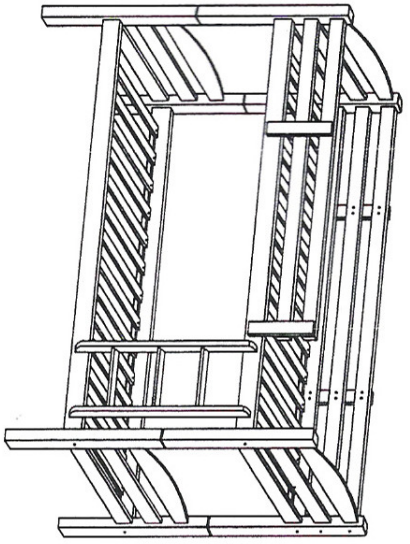

ODEL : COSMOS SINGLE & KING SINGLE BUNK BED

ASSEMBLY INSTRUCTION

Fully Assemble