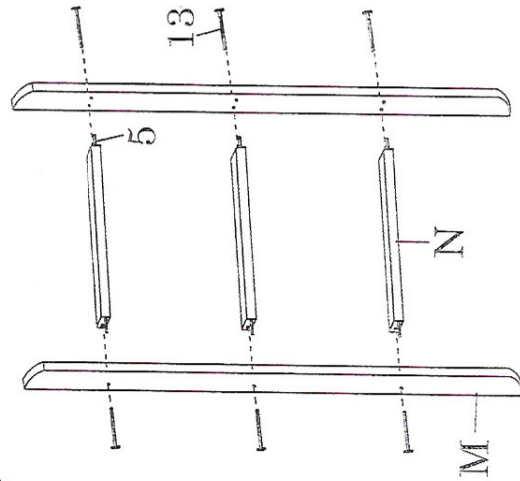

MODEL : COSMOS SINGLE & KING SINGLE BUNK BED

Step 5

Step 7

(M) & (N) Ladder

Step 6

Step 8

MODEL : COSMOS SINGLE & KING SINGLE BUNK BED ASSEMBLY INSTRUCTIONS

PART LIST		QTY.
ITEM	DESCRIPTION	
A	UPPER & LOWER TOP PANEL	x 4
B	UPPER & LOWER MID. & BOTTOM PANEL	x 8
C	BED POST UPPER	x 4
D	BED POST LOWER	x 4
E	GUARDRAIL FRONT	x 2
F	GUARDRAIL BACK	x 2
G	GUARDRAIL SPINDLE	x 4
H	SIDE RAIL FRONT (UPPER)	x 1
I	SIDE RAIL BACK (UPPER)	x 1

ITEM	DESCRIPTION	QTY.
J	SIDE RAIL FRONT (LOWER)	x 1
K	SIDE RAIL BACK (LOWER)	x 1
L	SLAT ROLL	x 2
M	LADDER PANEL (LEFT & RIGHT)	x 2
N	LADDER STEP	x 3

WARNING !!
 This package contains small parts. Keep away from children until assembly.
 - Adult assembly required.
 - Phillips head screw driver required.
 - Instructions are generic. Figures may vary.
 - Screws left after assembly should be kept out of reach of children.
NOTE: Children under the age of 9 should not use the upper bunk due to the statistical chance of significant injury.
 - Children should be discouraged from playing on the bunk bed.
 - The bunk bed should be checked periodically to ensure that the guardrail balustrade and other components are maintained in the correct position and state of repair and all fasteners are tight.
 - The upper bunk must be more than 2m from any ceiling fan!

HARDWARE LIST		QTY.
ITEM	DESCRIPTION	
1.	JCBC M6 x 90mm	x 14
2.	JCBC M6 x 30mm	x 16
3.	JCBC M6 x 60mm	x 24
4.	M6 x 13mm BARREL NUT	x 14
5.	WOOD DOWEL M10 x 40mm	x 46
6.	METAL PIN M10 x 100mm	x 4
7.	CSK M4 x 25mm	x 40
8.	M4 ALLEN KEY	x 1
9.	WOODEN BUTTON 14.5mm	x 38
10.	WOODEN BUTTON 11.5mm	x 4
11.	JCBC M6 x 40mm	x 4
12.	M5 ALLEN KEY	x 1
13.	JCBC M8 x 40mm	x 30