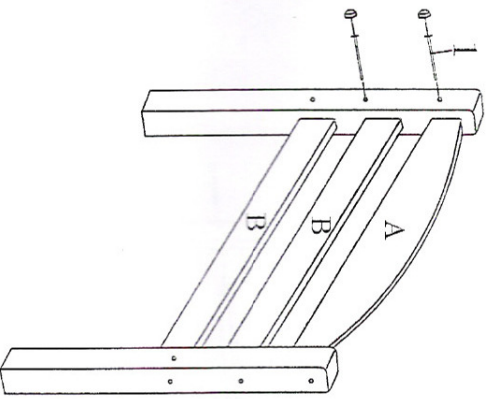

HARDWARE LIST		QTY.
ITEM	DESCRIPTION	
1.	JCBC M6 x 90mm	x 14
2.	JCBC M6 x 30mm	x 16
3.	JCBC M6 x 60mm	x 24
4.	M6 x 13mm BARREL NUT	x 14
5.	WOOD DOWEL M10 x 40mm	x 46
6.	METAL PIN M10 x 100mm	x 4
7.	CSK M4 x 25mm	x 40
8.	M4 ALLEN KEY	x 1
9.	WOODEN BUTTON 14.5mm	x 38
10.	WOODEN BUTTON 11.5mm	x 4
11.	JCBC M6 x 40mm	x 4
12.	M5 ALLEN KEY	x 1
13.	JCBC M8 x 40mm	x 30

ODEL : COSMOS SINGLE & KING SINGLE BUNK BED

ASSEMBLY INSTRUCTION

Fully Assemble

Step 1

Step 3

Step 2

Step 4