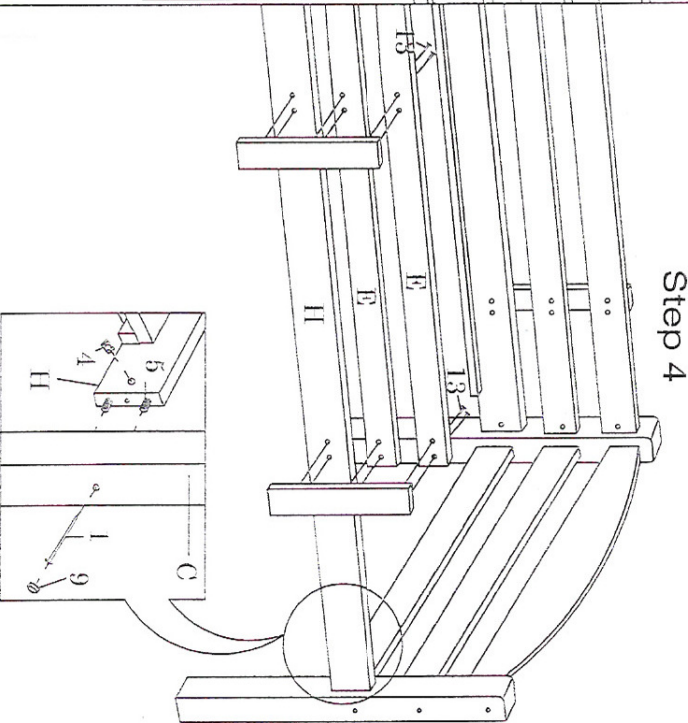

HARDWARE LIST		QTY.
ITEM	DESCRIPTION	
1.	JCBC M6 x 90mm	x 14
2.	JCBC M6 x 30mm	x 16
3.	JCBC M6 x 60mm	x 24
4.	M6 x 13mm BARREL NUT	x 14
5.	WOOD DOWEL M10 x 40mm	x 46
6.	METAL PIN M10 x 100mm	x 4
7.	CSK M4 x 25mm	x 40
8.	M4 ALLEN KEY	x 1
9.	WOODEN BUTTON 14.5mm	x 38
10.	WOODEN BUTTON 11.5mm	x 4
11.	JCBC M6 x 40mm	x 4
12.	M5 ALLEN KEY	x 1
13.	JCBC M8 x 40mm	x 30

ODEL : COSMOS SINGLE & KING SINGLE BUNK BED

ASSEMBLY INSTRUCTION

Fully Assemble

Step 1

Step 3

Step 2

Step 4