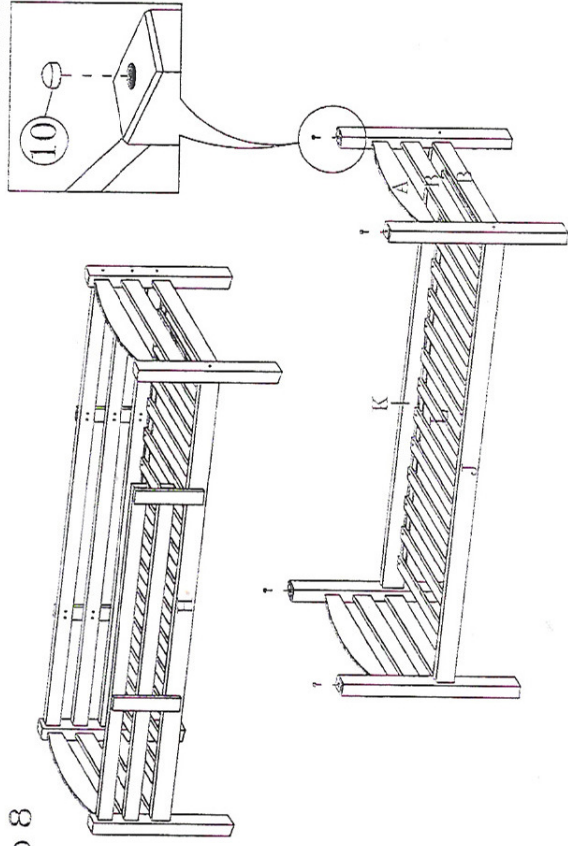

MODEL : COSMOS SINGLE & KING SINGLE BUNK BED

Step 5

Step 7

(M) & (N) Ladder

Step 6

Step 8

MODEL : COSMOS SINGLE & KING SINGLE BUNK BED ASSEMBLY INSTRUCTIONS

PART LIST		QTY.
ITEM	DESCRIPTION	
A	UPPER & LOWER TOP PANEL	x 4
B	UPPER & LOWER MID. & BOTTOM PANEL	x 8
C	BED POST UPPER	x 4
D	BED POST LOWER	x 4
E	GUARDRAIL FRONT	x 2
F	GUARDRAIL BACK	x 2
G	GUARDRAIL SPINDLE	x 4
H	SIDE RAIL FRONT (UPPER)	x 1
I	SIDE RAIL BACK (UPPER)	x 1

ITEM	DESCRIPTION	QTY.
J	SIDE RAIL FRONT (LOWER)	x 1
K	SIDE RAIL BACK (LOWER)	x 1
L	SLAT ROLL	x 2
M	LADDER PANEL (LEFT & RIGHT)	x 2
N	LADDER STEP	x 3

WARNING !!
 This package contains small parts. Keep away from children until assembly.
 - Adult assembly required.
 - Phillips head screw driver required.
 - Instructions are generic. Figures may vary.
 - Screws left after assembly should be kept out of reach of children.
NOTE: Children under the age of 9 should not use the upper bunk due to the statistical chance of significant injury.
 - Children should be discouraged from playing on the bunk bed.
 - The bunk bed should be checked periodically to ensure that the guardrail balustrade and other components are maintained in the correct position and state of repair and all fasteners are tight.
 - The upper bunk must be more than 2m from any ceiling fan!

HARDWARE LIST		QTY.
ITEM	DESCRIPTION	
1.	JCBC M6 x 90mm	x 14
2.	JCBC M6 x 30mm	x 16
3.	JCBC M6 x 60mm	x 24
4.	M6 x 13mm BARREL NUT	x 14
5.	WOOD DOWEL M10 x 40mm	x 46
6.	METAL PIN M10 x 100mm	x 4
7.	CSK M4 x 25mm	x 40
8.	M4 ALLEN KEY	x 1
9.	WOODEN BUTTON 14.5mm	x 38
10.	WOODEN BUTTON 11.5mm	x 4
11.	JCBC M6 x 40mm	x 4
12.	M5 ALLEN KEY	x 1
13.	JCBC M8 x 40mm	x 30