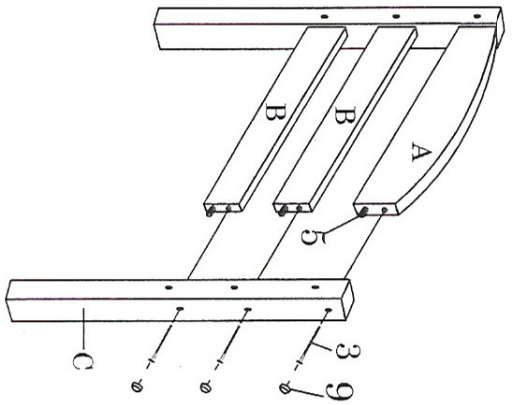

ODEL : COSMOS SINGLE & KING SINGLE BUNK BED

ASSEMBLY INSTRUCTION

Step 1