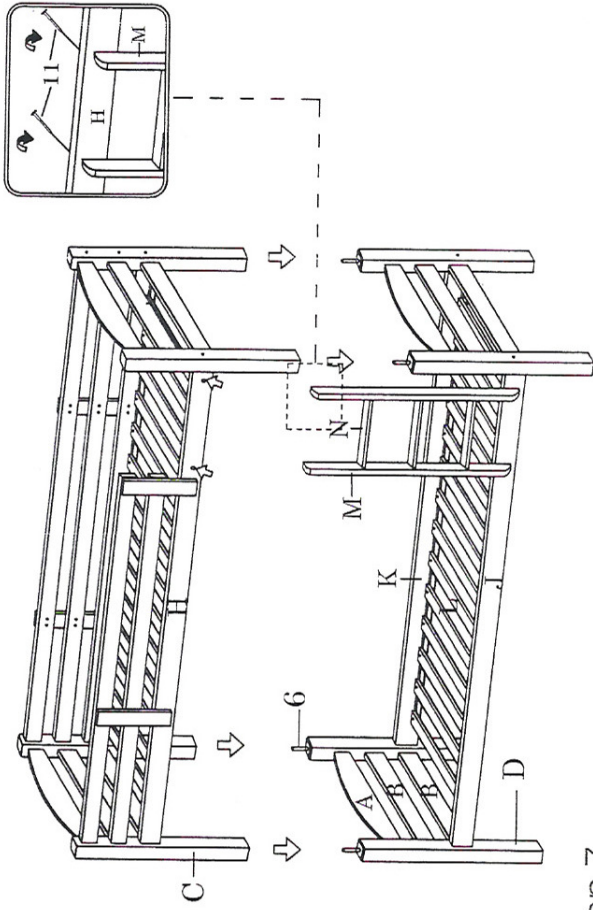

MODEL : COSMOS SINGLE & KING SINGLE BUNK BED

Step 5

Step 7

(M) & (N) Ladder

Step 6

Step 8

MODEL : COSMOS SINGLE & KING SINGLE BUNK BED ASSEMBLY INSTRUCTIONS

PART LIST		QTY.
ITEM	DESCRIPTION	
A	UPPER & LOWER TOP PANEL	x 4
B	UPPER & LOWER MID. & BOTTOM PANEL	x 8
C	BED POST UPPER	x 4
D	BED POST LOWER	x 4
E	GUARDRAIL FRONT	x 2
F	GUARDRAIL BACK	x 2
G	GUARDRAIL SPINDLE	x 4
H	SIDE RAIL FRONT (UPPER)	x 1
I	SIDE RAIL BACK (UPPER)	x 1

ITEM	DESCRIPTION	QTY.
J	SIDE RAIL FRONT (LOWER)	x 1
K	SIDE RAIL BACK (LOWER)	x 1
L	SLAT ROLL	x 2
M	LADDER PANEL (LEFT & RIGHT)	x 2
N	LADDER STEP	x 3

WARNING !!
 This package contains small parts. Keep away from children until assembly.
 - Adult assembly required.
 - Phillips head screw driver required.
 - Instructions are generic. Figures may vary.
 - Screws left after assembly should be kept out of reach of children.
NOTE: Children under the age of 9 should not use the upper bunk due to the statistical chance of significant injury.
 - Children should be discouraged from playing on the bunk bed.
 - The bunk bed should be checked periodically to ensure that the guardrail balustrade and other components are maintained in the correct position and state of repair and all fasteners are tight.
 - The upper bunk must be more than 2m from any ceiling fan!

HARDWARE LIST		QTY.
ITEM	DESCRIPTION	
1.	JCBC M6 x 90mm	x 14
2.	JCBC M6 x 30mm	x 16
3.	JCBC M6 x 60mm	x 24
4.	M6 x 13mm BARREL NUT	x 14
5.	WOOD DOWEL M10 x 40mm	x 46
6.	METAL PIN M10 x 100mm	x 4
7.	CSK M4 x 25mm	x 40
8.	M4 ALLEN KEY	x 1
9.	WOODEN BUTTON 14.5mm	x 38
10.	WOODEN BUTTON 11.5mm	x 4
11.	JCBC M6 x 40mm	x 4
12.	M5 ALLEN KEY	x 1
13.	JCBC M8 x 40mm	x 30