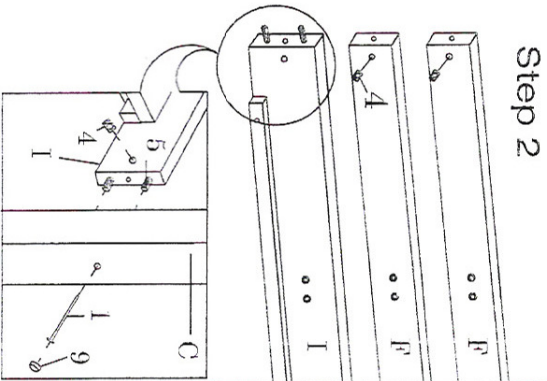

MODEL : COSMOS SINGLE & KING SINGLE BUNK BED

Step 5

Step 7

(M) & (N) Ladder

Step 6

Step 8

MODEL : COSMOS SINGLE & KING SINGLE BUNK BED ASSEMBLY INSTRUCTIONS

PART LIST		QTY.
ITEM	DESCRIPTION	
A	UPPER & LOWER TOP PANEL	x 4
B	UPPER & LOWER MID. & BOTTOM PANEL	x 8
C	BED POST UPPER	x 4
D	BED POST LOWER	x 4
E	GUARDRAIL FRONT	x 2
F	GUARDRAIL BACK	x 2
G	GUARDRAIL SPINDLE	x 4
H	SIDE RAIL FRONT (UPPER)	x 1
I	SIDE RAIL BACK (UPPER)	x 1

NOTE : DURING ASSEMBLY , DO NOT TIGHTEN ANY SCREWS UNTIL THE COMPLETE UNIT HAS BEEN ASSEMBLED.

Thank you for purchasing this quality product. Be sure to check all packed material carefully for small parts which may have come loose inside the carton during shipment. Place all parts on a clean , smooth surface such as a rug or carpet to avoid scratching the parts. Be sure you have all the parts and hardware before you begin assembly.

HARDWARE LIST		QTY.
ITEM	DESCRIPTION	
1.	JCBC M6 x 90mm	x 14
2.	JCBC M6 x 30mm	x 16
3.	JCBC M6 x 60mm	x 24
4.	M6 x 13mm BARREL NUT	x 14
5.	WOOD DOWEL M10 x 40mm	x 46
6.	METAL PIN M10 x 100mm	x 4
7.	CSK M4 x 25mm	x 40
8.	M4 ALLEN KEY	x 1
9.	WOODEN BUTTON 14.5mm	x 38
10.	WOODEN BUTTON 11.5mm	x 4
11.	JCBC M6 x 40mm	x 4
12.	M5 ALLEN KEY	x 1
13.	JCBC M8 x 40mm	x 30

ODEL : COSMOS SINGLE & KING SINGLE BUNK BED

ASSEMBLY INSTRUCTION

Fully Assemble

Step 1

Step 3

Step 2

Step 4