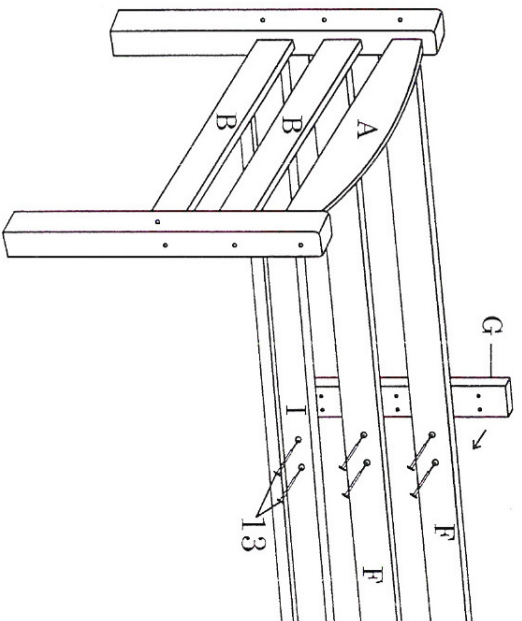

HARDWARE LIST		QTY.
ITEM	DESCRIPTION	
1.	JCBC M6 x 90mm	x 14
2.	JCBC M6 x 30mm	x 16
3.	JCBC M6 x 60mm	x 24
4.	M6 x 13mm BARREL NUT	x 14
5.	WOOD DOWEL M10 x 40mm	x 46
6.	METAL PIN M10 x 100mm	x 4
7.	CSK M4 x 25mm	x 40
8.	M4 ALLEN KEY	x 1
9.	WOODEN BUTTON 14.5mm	x 38
10.	WOODEN BUTTON 11.5mm	x 4
11.	JCBC M6 x 40mm	x 4
12.	M5 ALLEN KEY	x 1
13.	JCBC M8 x 40mm	x 30

ODEL : COSMOS SINGLE & KING SINGLE BUNK BED

ASSEMBLY INSTRUCTION

Fully Assemble

Step 1

Step 3

Step 2

Step 4