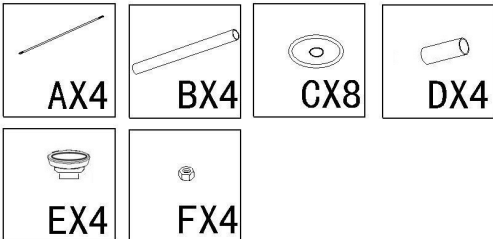

ASSEMBLY INSTRUCTIONS

MODEL. NO. MONARO COFFEE TABLE

COMPONENT

STEP 1

STEP 2