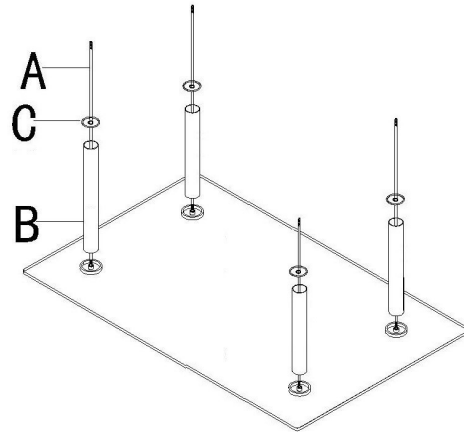

ASSEMBLY INSTRUCTIONS

MODEL. NO. MONARO COFFEE TABLE

COMPONENT

STEP 1

STEP 2