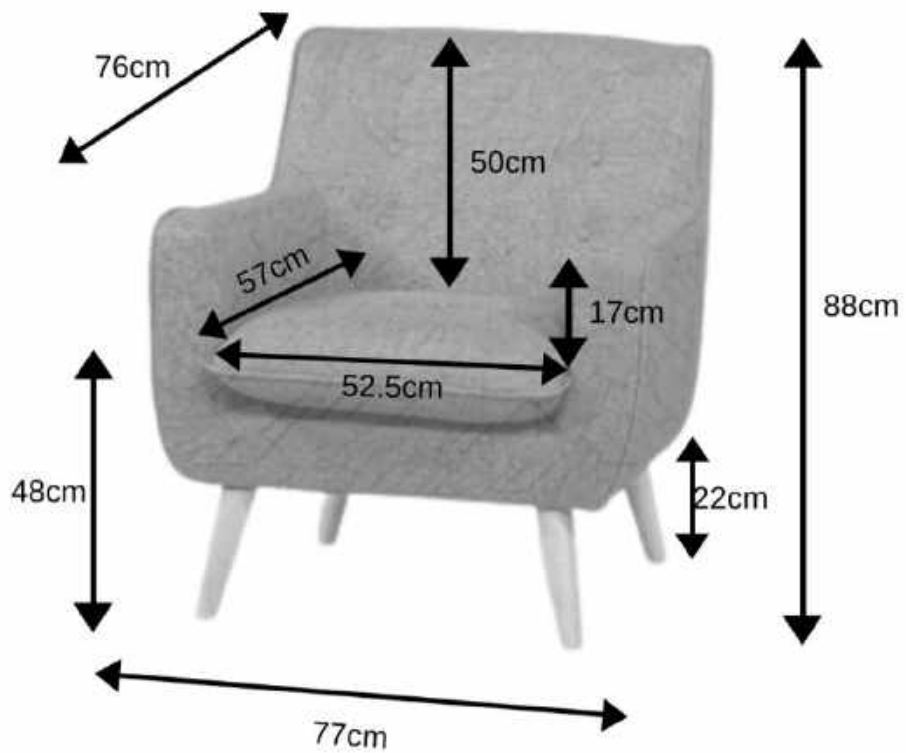

#18 Peach

#32 Concrete

#36 Gunmetal

Chair

88 x 76 x 77

Packing: 67 x 77 x 76

22 kg

Foot Stool