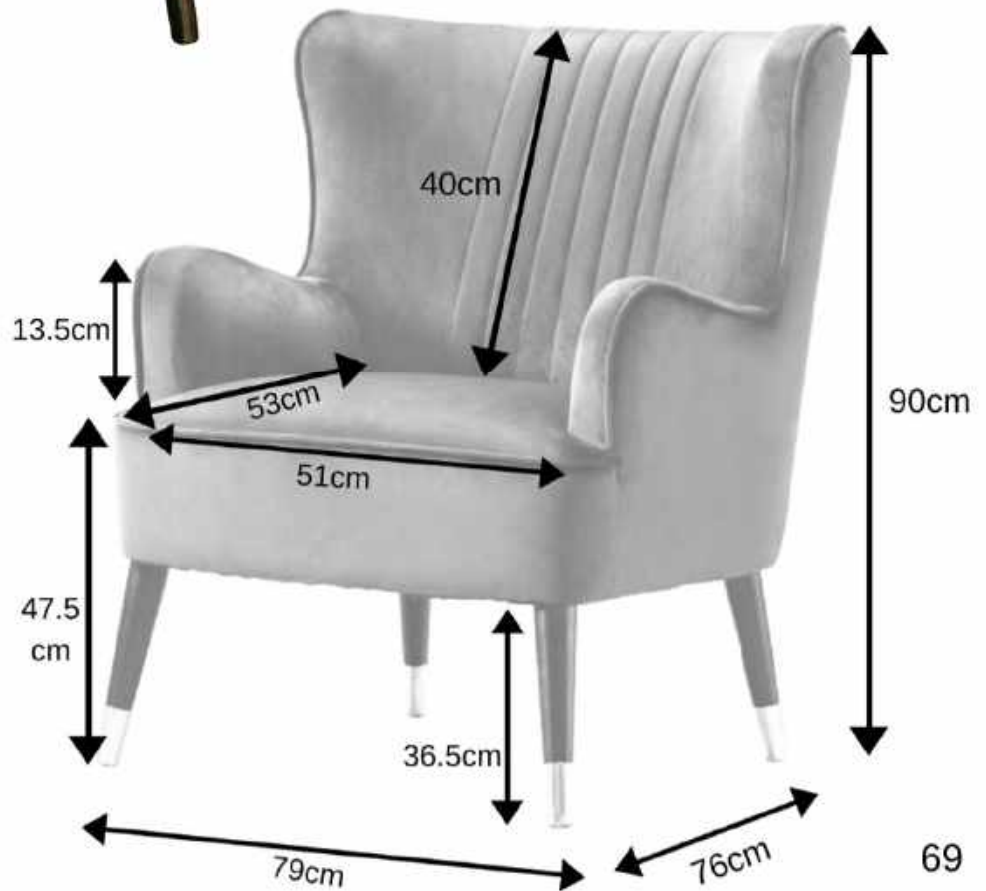

Elisa Chair

upholstered in:
"Velluto Luxe" velvet fabrics

Gold

Slate

Chair

112H x 75W x 79D
Packing 94 x 76 x 80
30 kg

Foot Stool

42H x 55W x 32D
Packing: 30 x 37 x 57
11 kg