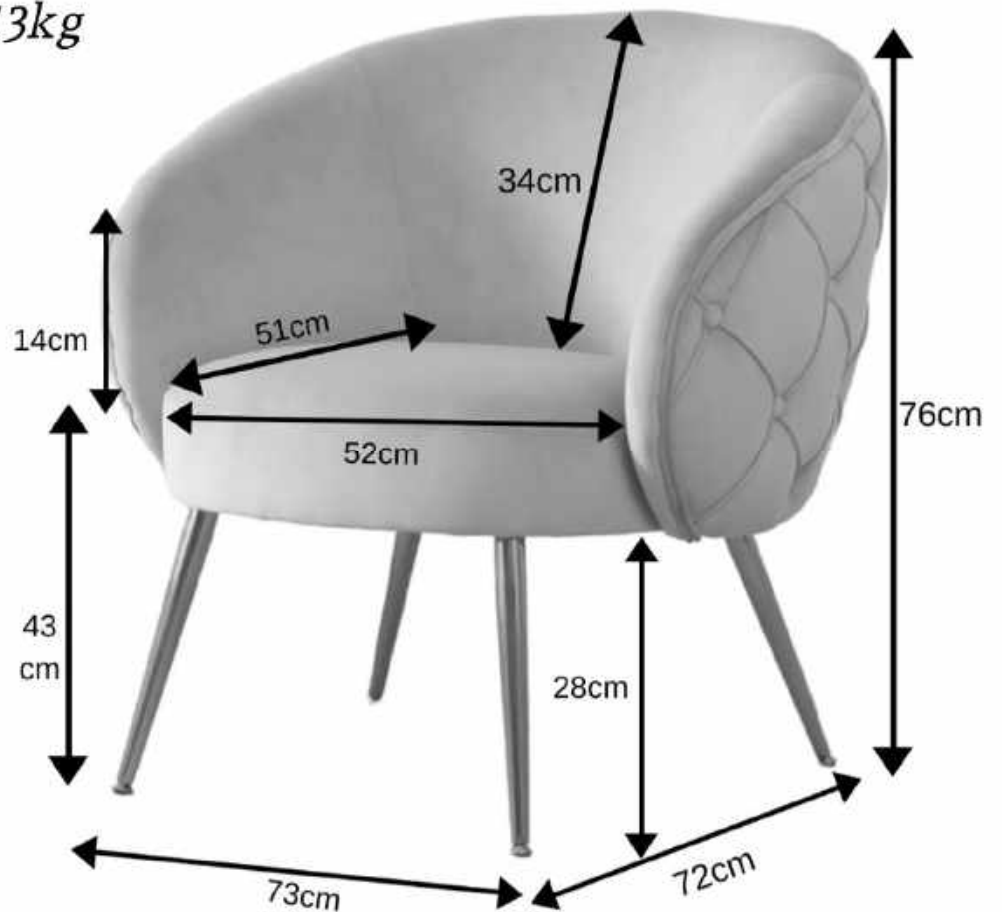

- **Diamond Button Tufted Back**
- **Upholstered in Deluxe Velvet Fabrics**
- **Brass Legs**

76H x 73W x 72D

Packing: 75 x 72 x 54 13kg