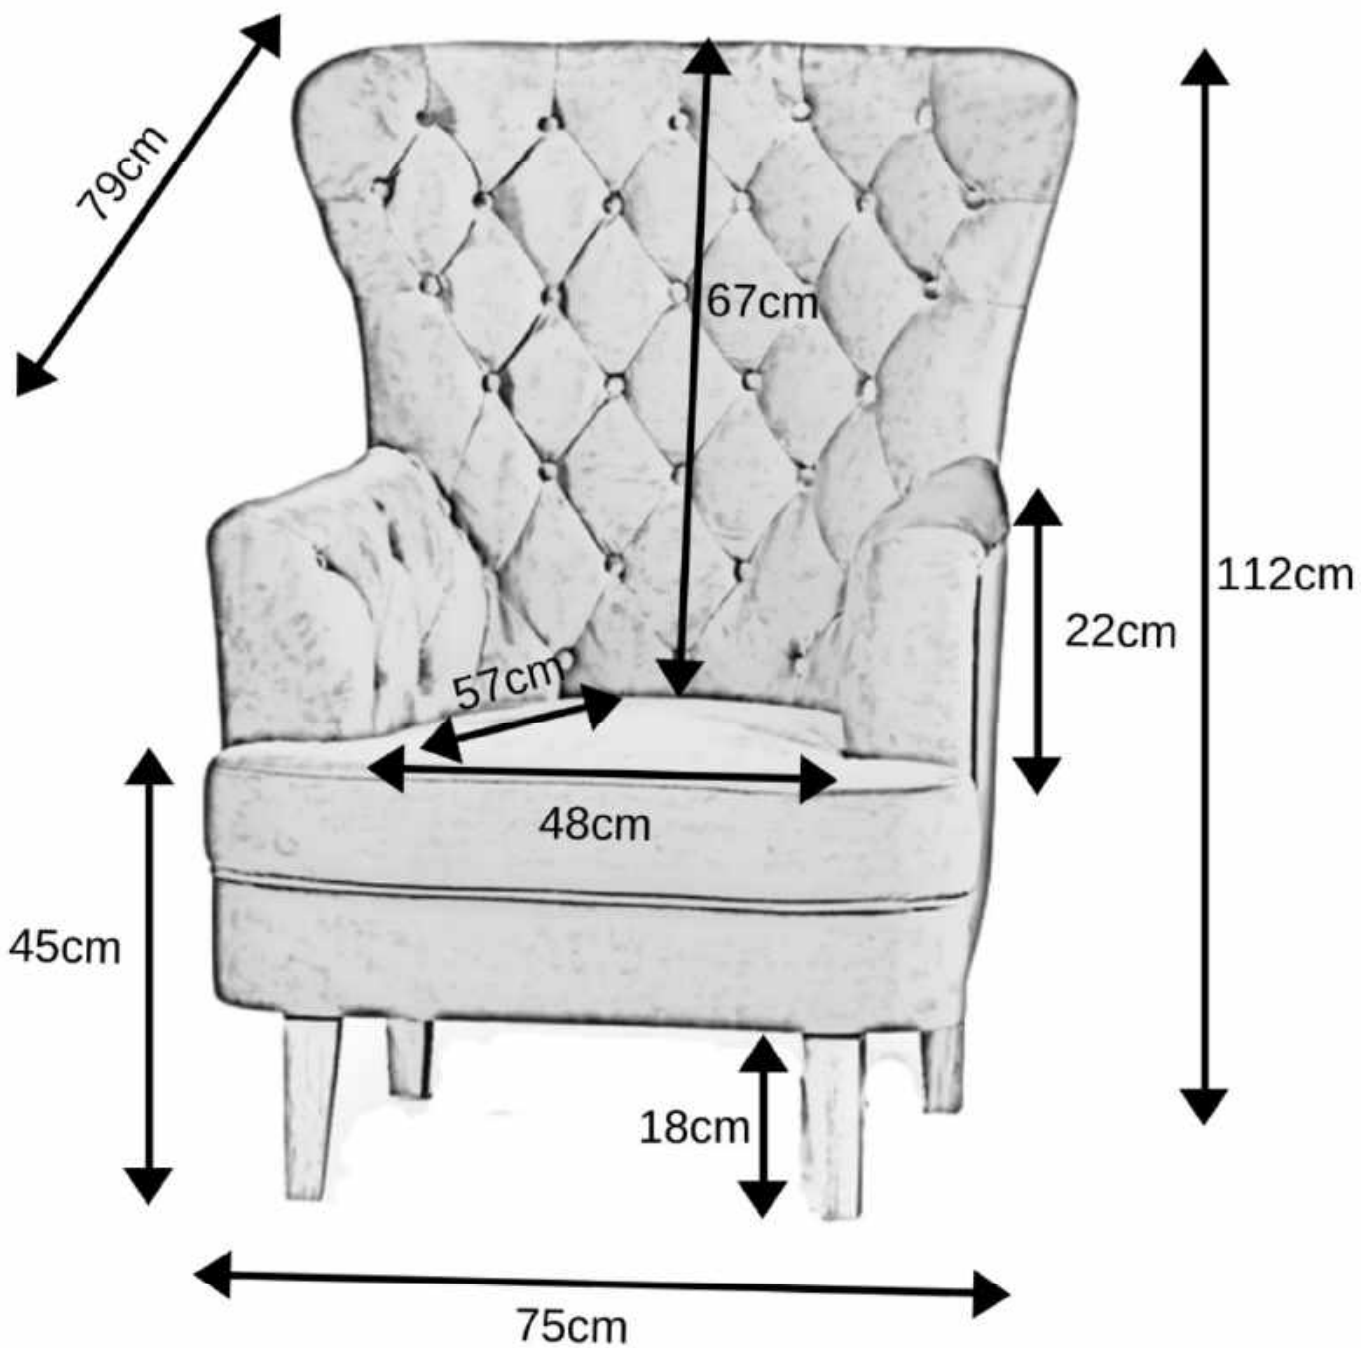

112H x 75W x 79D
Packing: 94 x 76 x 80
30 kg

Mia Chair

- Italian Inspired
- Velvet Upholstery
- Flexi Back Comfort
- Black Steel Legs

Seal

96.5H x 69 x 75
Packing: 78 x 38 x 73

Pine

Monet Chair

**upholstered in
"Velluto Luxe" velvet**