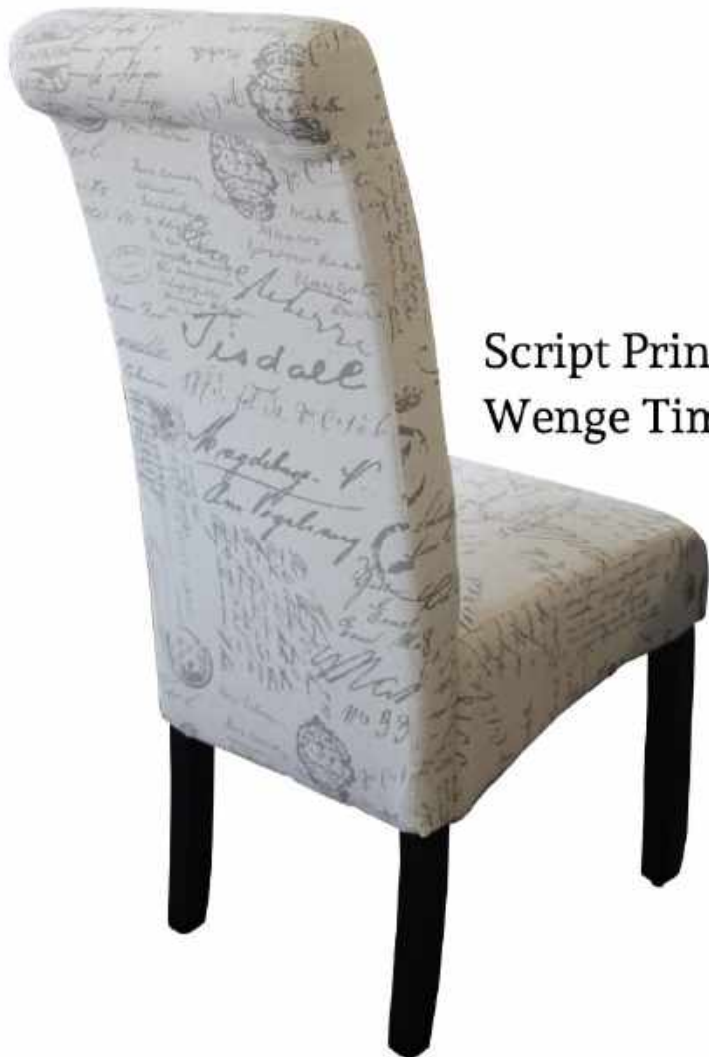

Black PU/Wenge Timber
Brown PU/Wenge Timber

Script Print Fabric/
Wenge Timber

- **Faux Leather/PU**
- **Hardwood Timber Legs**
- **Stylish Rolled Back**
- **Stitching Detail on Back**
- **Ideal for Formal Dining Rooms**