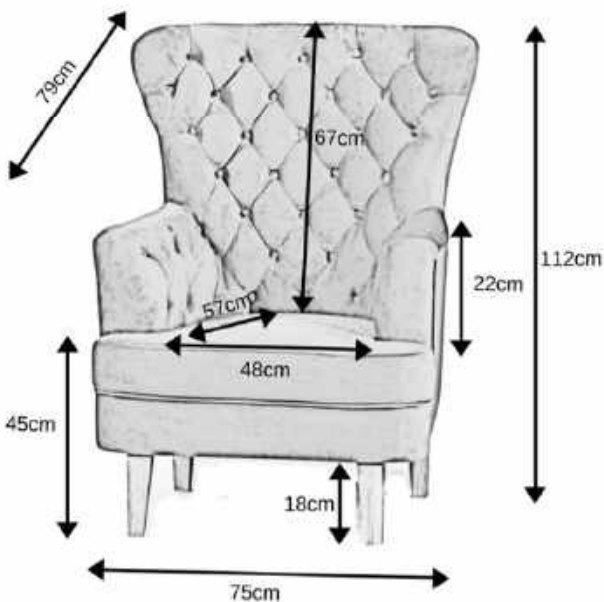

Elisa Chair

upholstered in:
"Velluto Luxe" velvet fabrics

Gold

Slate

Chair

112H x 75W x 79D
Packing 94 x 76 x 80
30 kg

Foot Stool

42H x 55W x 32D
Packing: 30 x 37 x 57
11 kg

Grey

Chair

112H x 75W x 79D
Packing 94 x 76 x 80
30 kg

Navy

Emerald

Foot Stool

42H x 55W x 32D
Packing: 30 x 37 x 57
11 kg

Turquoise