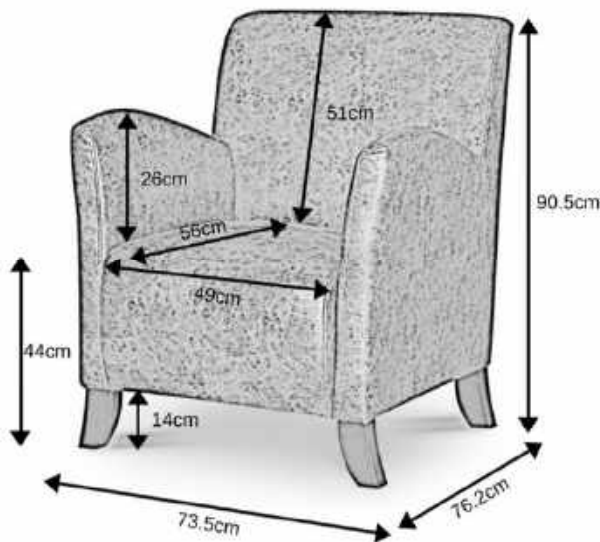

Packing: 77 x 79 x 84 21kg

Theodore Chair

**Upholstered in Grey or
Coco Vintage Look Faux
Leather
Dark Timber Legs**

90.5H x 76.2D x 73.5W

Packing: 81 x 75 x 77 16kg

Tribeca Range

Upholstered in Black or Brown faux leather
Black metal legs

Arm Chair 87H x 81W x 80D
Packing: 74 x 87 x 87 28kg

2 Seater Sofa 87H x 136W x 80D
Packing: 74 x 148 x 87 38kg

3 Seater 87H x 192.1W x 80D
Packing: 74 x 189 x 87 50kg

A Contemporary Take On The Chesterfield