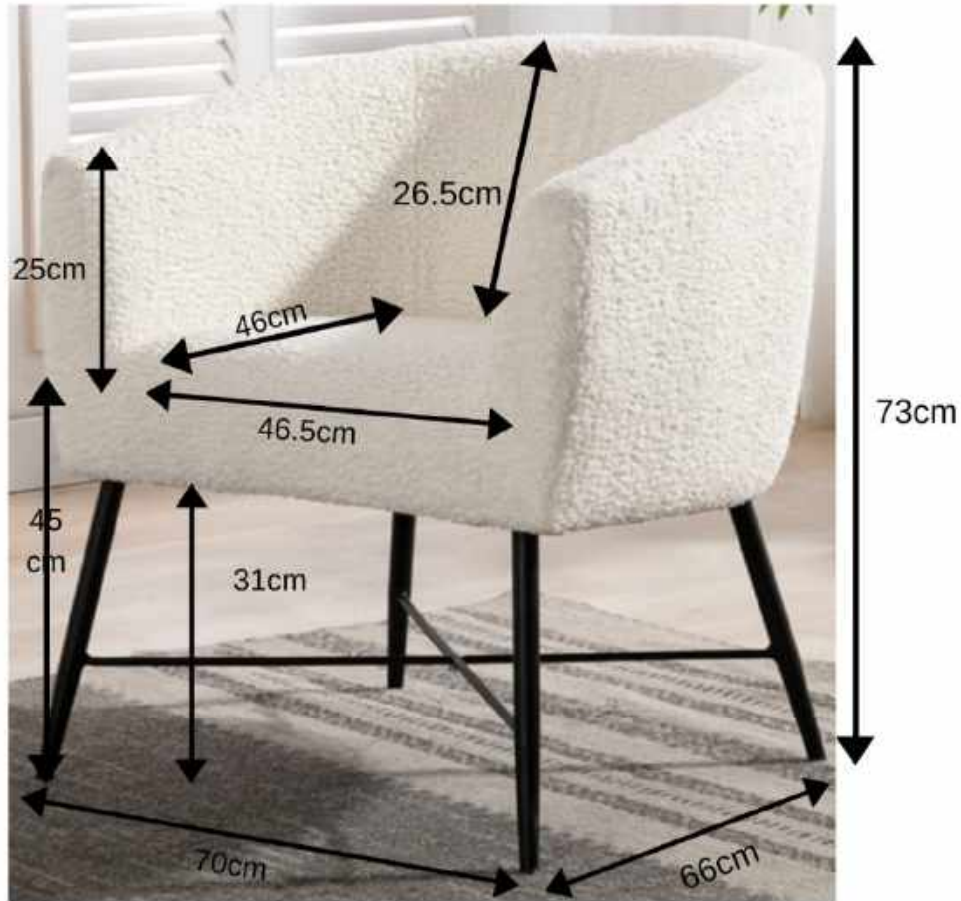

- **Morgan USA Sheepwool Boucle Style Fabric**
- **Black Steel Legs**

73H x 70W x 66D
Packing: 68.2 x 65 x 47 11.6kg