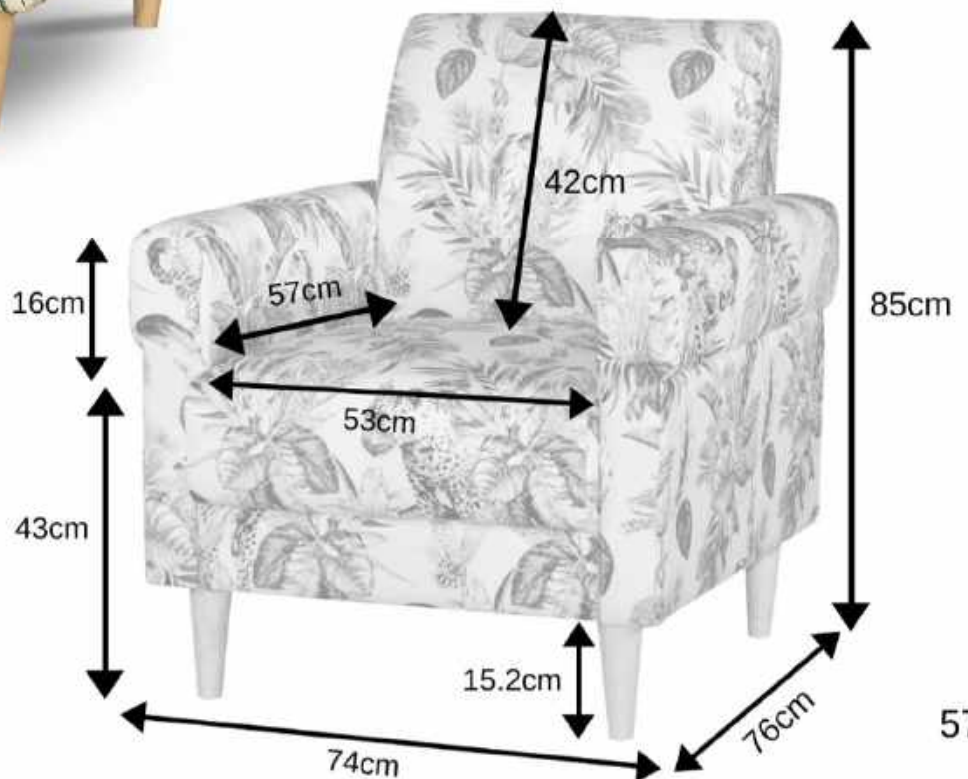

Floriana Chair

Light Timber Legs
Floral Digital Print Upholstery

Leopard in the Jungle

85H x 74W x 76D

Packing 48H x 75W x 77D 21kg