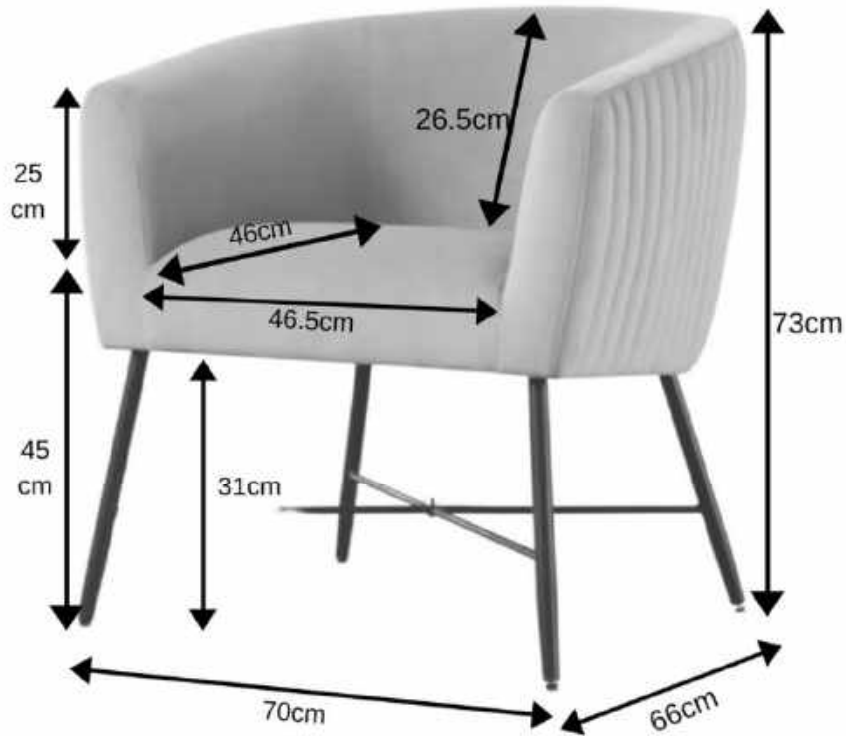

73H x 70W x 66D
Packing 68.2 x 65 x 47
11.6kg

Aruba Blue