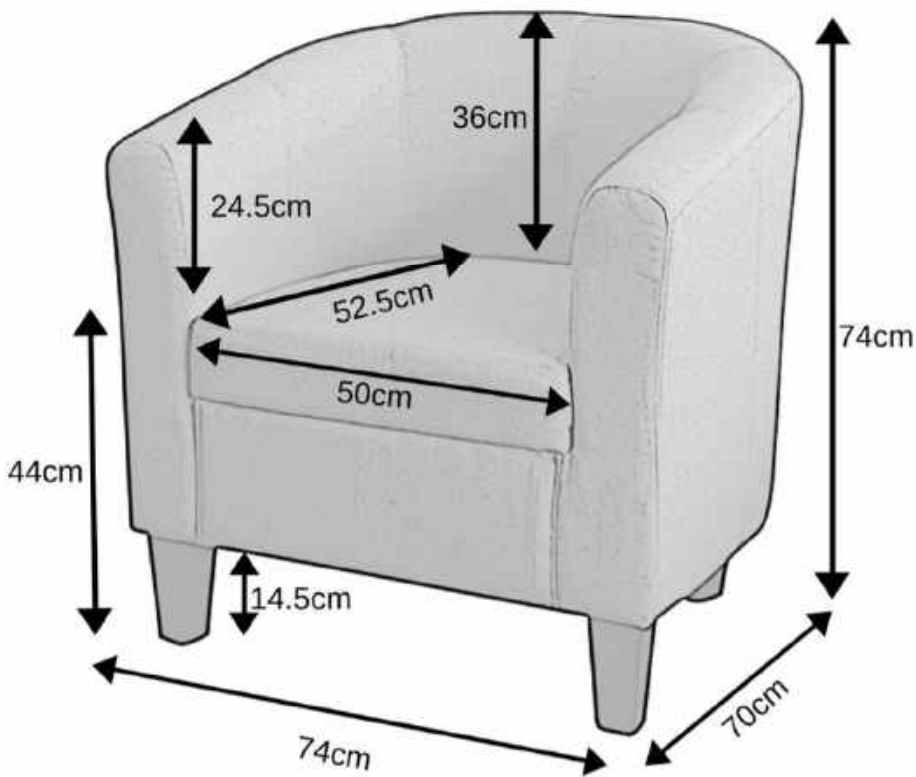

Blue Fabric