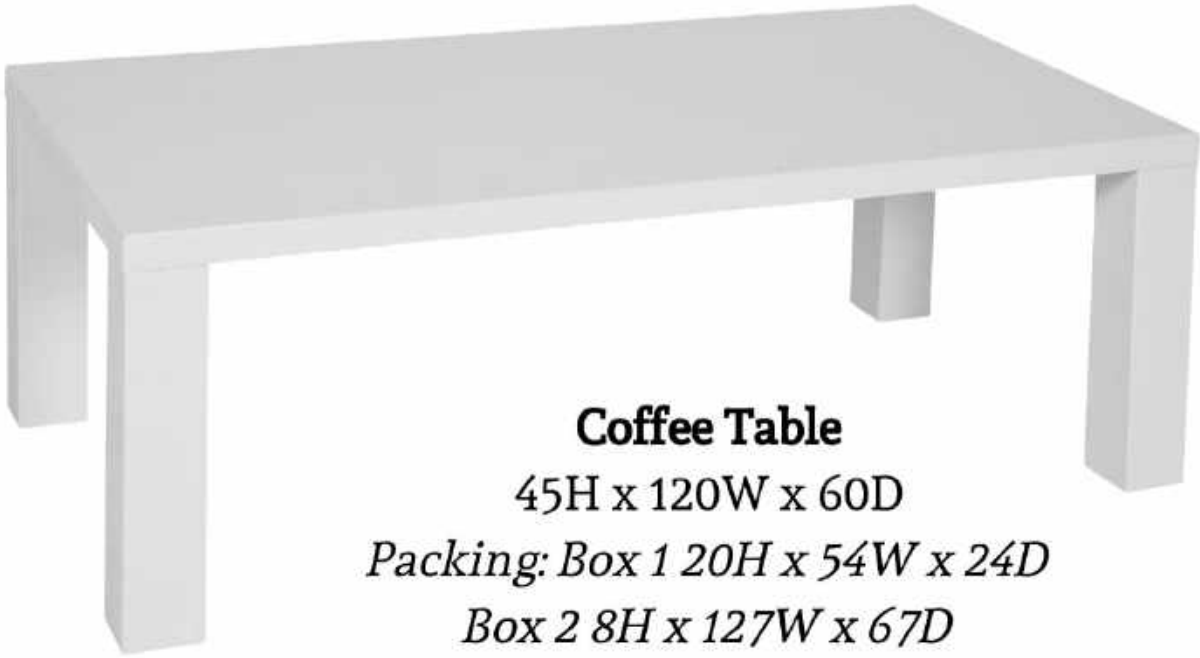

1000 Console

76.5H x 100W x 30D

Packing: 15H x 105W x 35D

14 kg

Medium Console

76.5H x 130W x 35D

Packing: 15H x 137W x 39D

16 kg

- **Sleek, minimal design**
- **Clean lines**

Coffee Table

45H x 120W x 60D

Packing: Box 1 20H x 54W x 24D

Box 2 8H x 127W x 67D

14 kg

Easton Coffee Table

45H x 120W x 60D