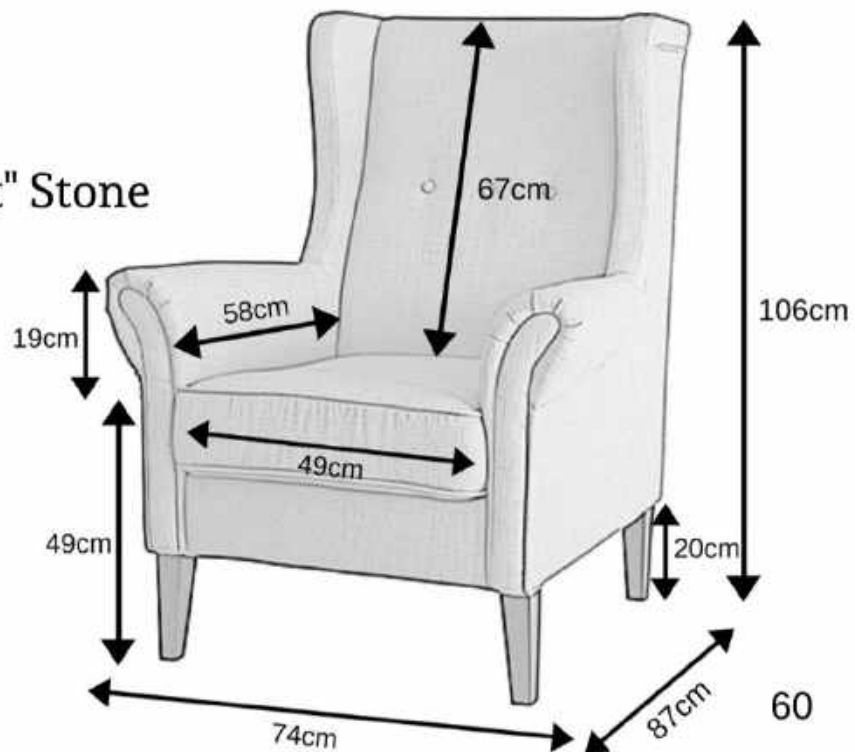

"Key West" Stone