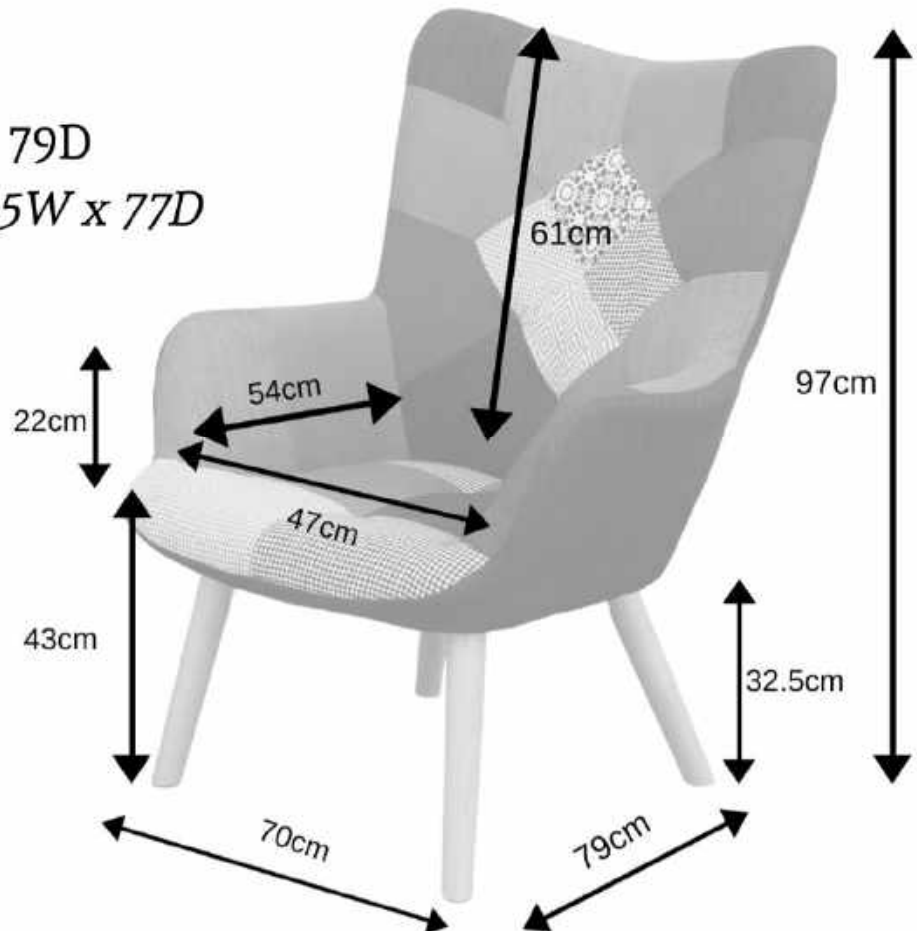

Turquoise

70H x 82W x 74D

Packing: 78 x 77 x 47

22kg

- **Channel Tufted Velvet Upholstery**
- **Brass Metal Legs**
- **Proven Top Seller**

Patch Accent Chair

- Light Timber Legs
- Patchwork Print Fabric

97H x 70W x 79D
Packing: 69H x 74.5W x 77D
13.5kg