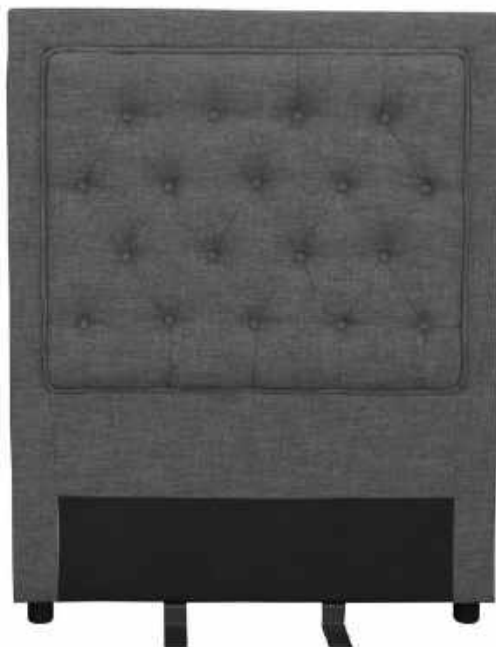

Ashford Bedhead

Single

Upholstered in 'Fiesta' Fabric:
Charcoal

94W x 130H x 10D

Packaging 105 x 128 x 13

18kg

Double

Upholstered in
'Key West' Fabric:
Linen
Gunmetal