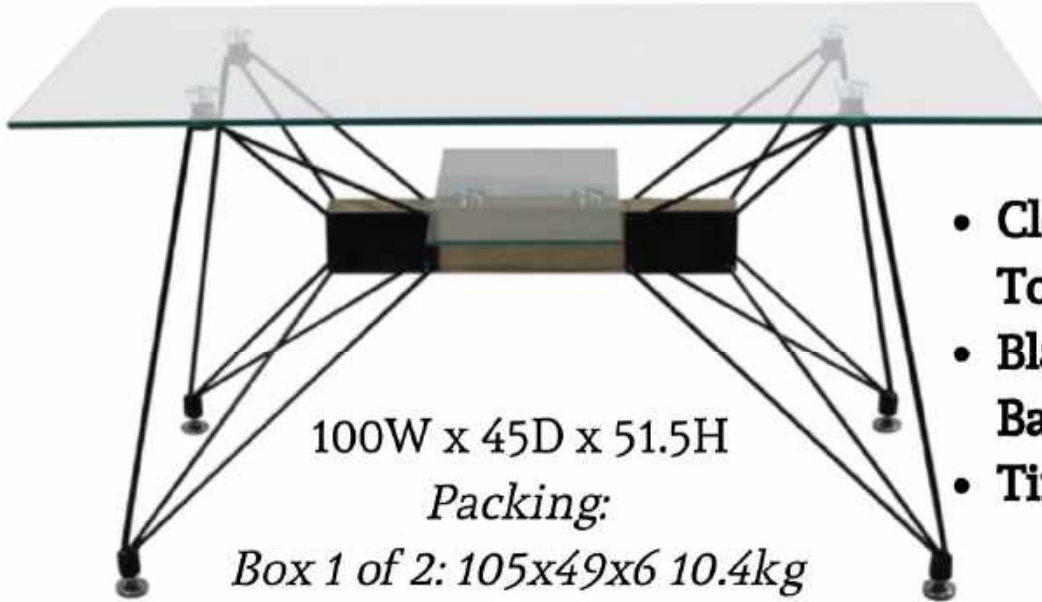

Novo Collection

- **Clear Tempered Glass Top**
- **Black Heavy Duty Steel Base**
- **Timber Stretcher Bar**

90L x 90W x 75H

Packing:

Box 1 of 2: 95x95x6 21.5kg

Box 2 of 2: 88x55x14 9.5kg

Shown with Cincinnati Chairs in Tan

Novo ETU

100W x 45D x 51.5H

Packing:

Box 1 of 2: 105x49x6 10.4kg

Box 2 of 2: 57x45x12 5.35kg

- Clear Tempered Glass Top
- Black Heavy Duty Steel Base
- Timber Stretcher Bar

Galio 3 Tiered Shelf ETU

- Black Tempered Glass
- Chrome Plated Steel Legs