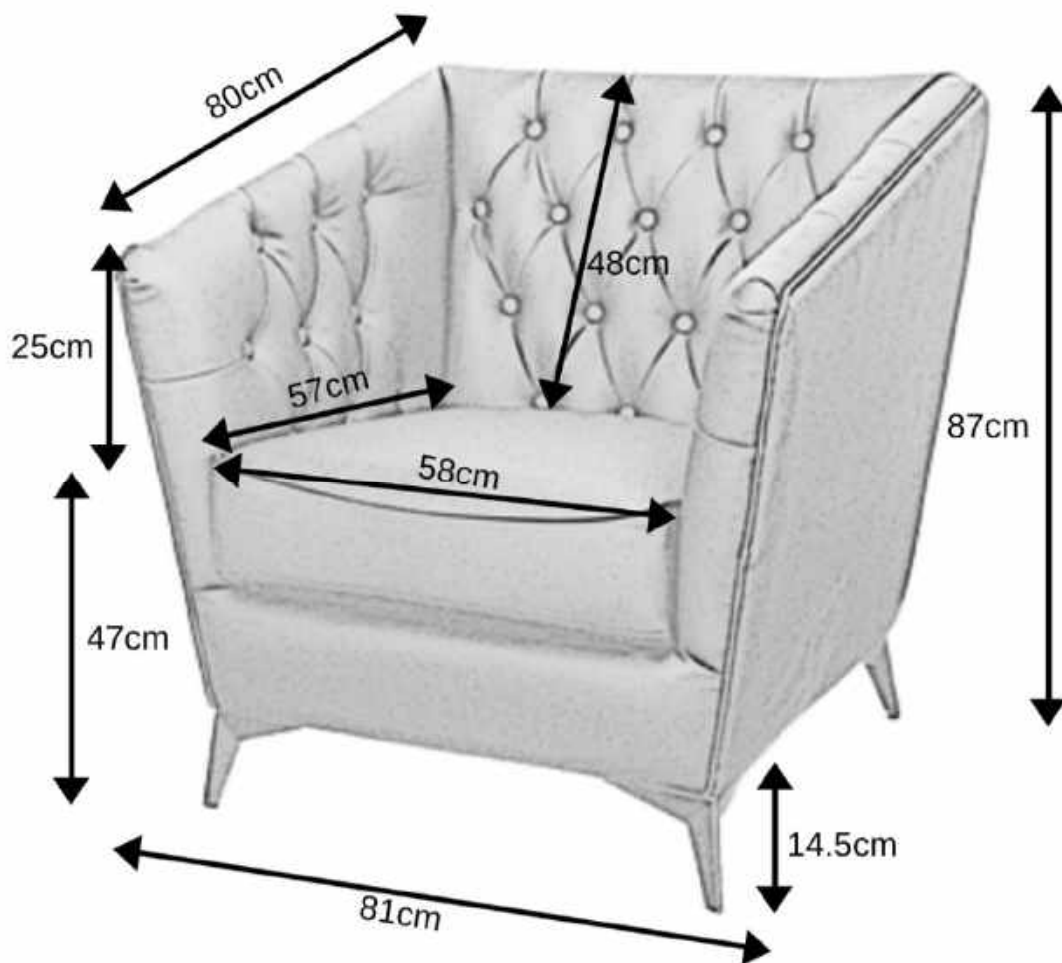

Packing: 77 x 79 x 84 21kg

Theodore Chair

**Upholstered in Grey or
Coco Vintage Look Faux
Leather
Dark Timber Legs**

90.5H x 76.2D x 73.5W

Packing: 81 x 75 x 77 16kg

Tribeca Range

Upholstered in Black or Brown faux leather
Black metal legs

Arm Chair 87H x 81W x 80D
Packing: 74 x 87 x 87 28kg

2 Seater Sofa 87H x 136W x 80D
Packing: 74 x 148 x 87 38kg

3 Seater 87H x 192.1W x 80D
Packing: 74 x 189 x 87 50kg

A Contemporary Take On The Chesterfield