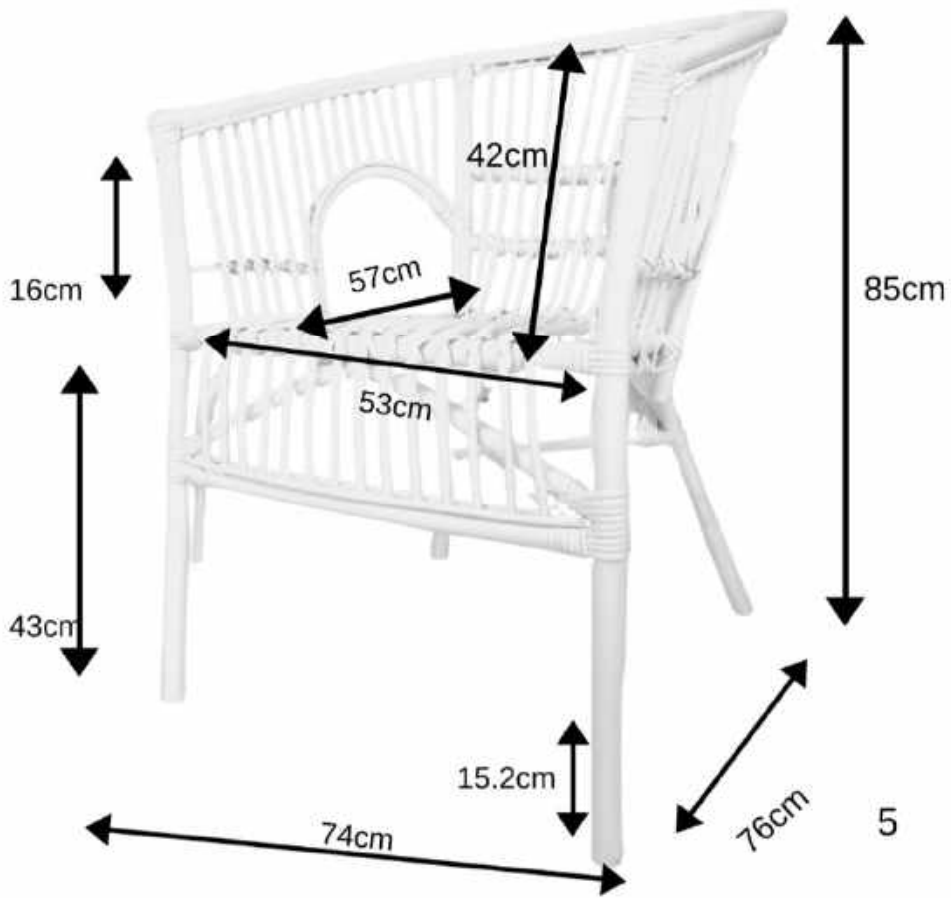

81H x 60W x 64D
Packing: 81 x 60 x 64
6 kg