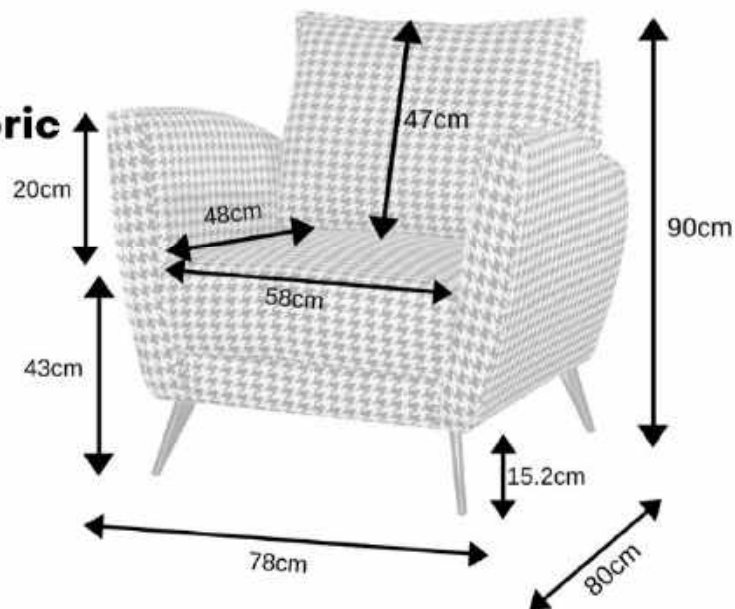

Toscana Chair

Italian inspired

Upholstered in Houndstooth Fabric

Black steel legs

90H x 78W x 80D

Packing: 77 x 79 x 84 21kg