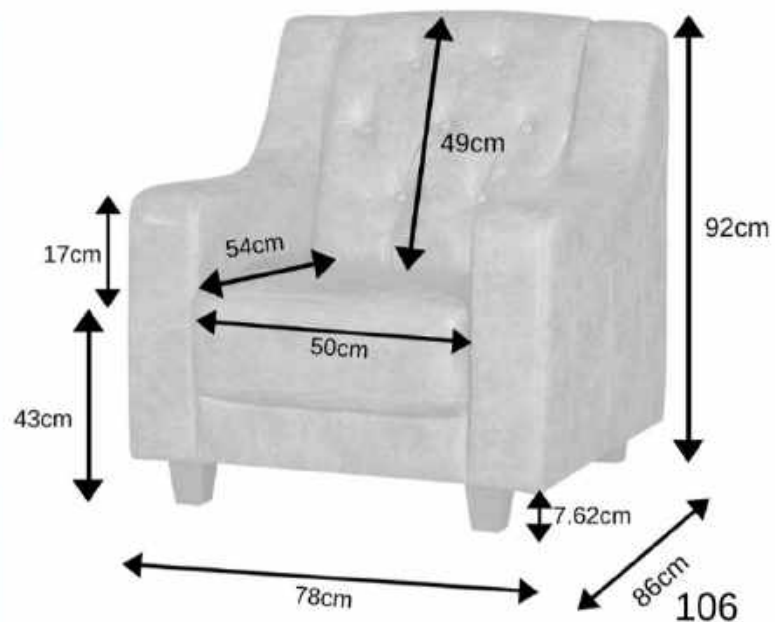

Vintage Library Chair

Upholstered in Vintage style Faux
Leather
Medium Brown Timber legs

92H x 78W x 86D

Packing: 84 x 79 x 87 24kg