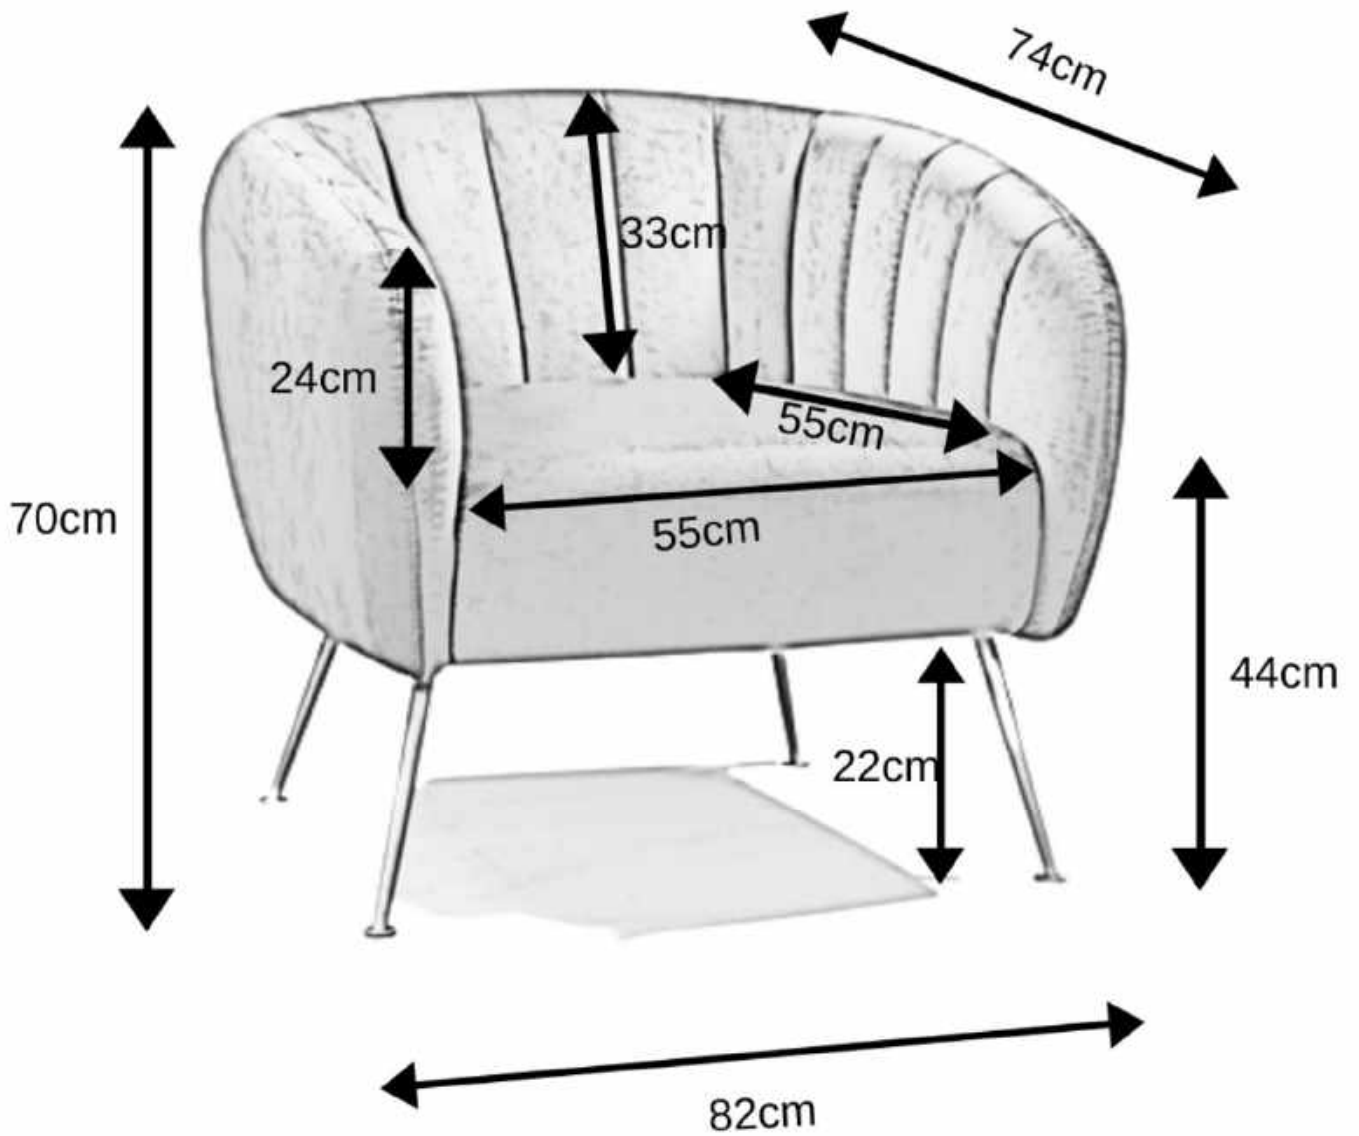

- **Channel Tufted Velvet Upholstery**
- **Brass Metal Legs**
- **Proven Top Seller**