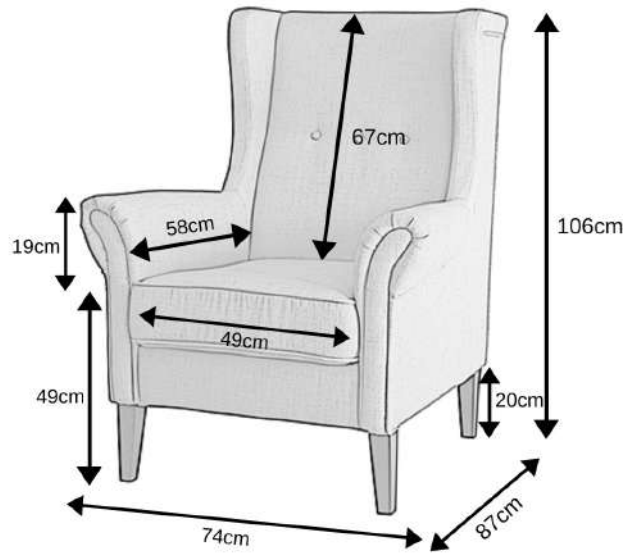

- Black Powdercoated Steel Legs
- Vintage Leather Look PU Upholstery

101.5H x 57D x 44W

40cm seat depth 68cm seat height *Packing:*

2 Stools/Box

102 x 57 x 44

15 kg

Grey with contrast Tan stitch

Industriale/Miller

48W x 50D x 79H

Packing: 2 Stools/Box

48x50x79 12kg

Lounges, Arm & Accent Chairs

Bliss Chair

Matching Scatter Cushion available!

Hamptons Stripe Fabric

Bird Chinoiserie Digital Print fabric